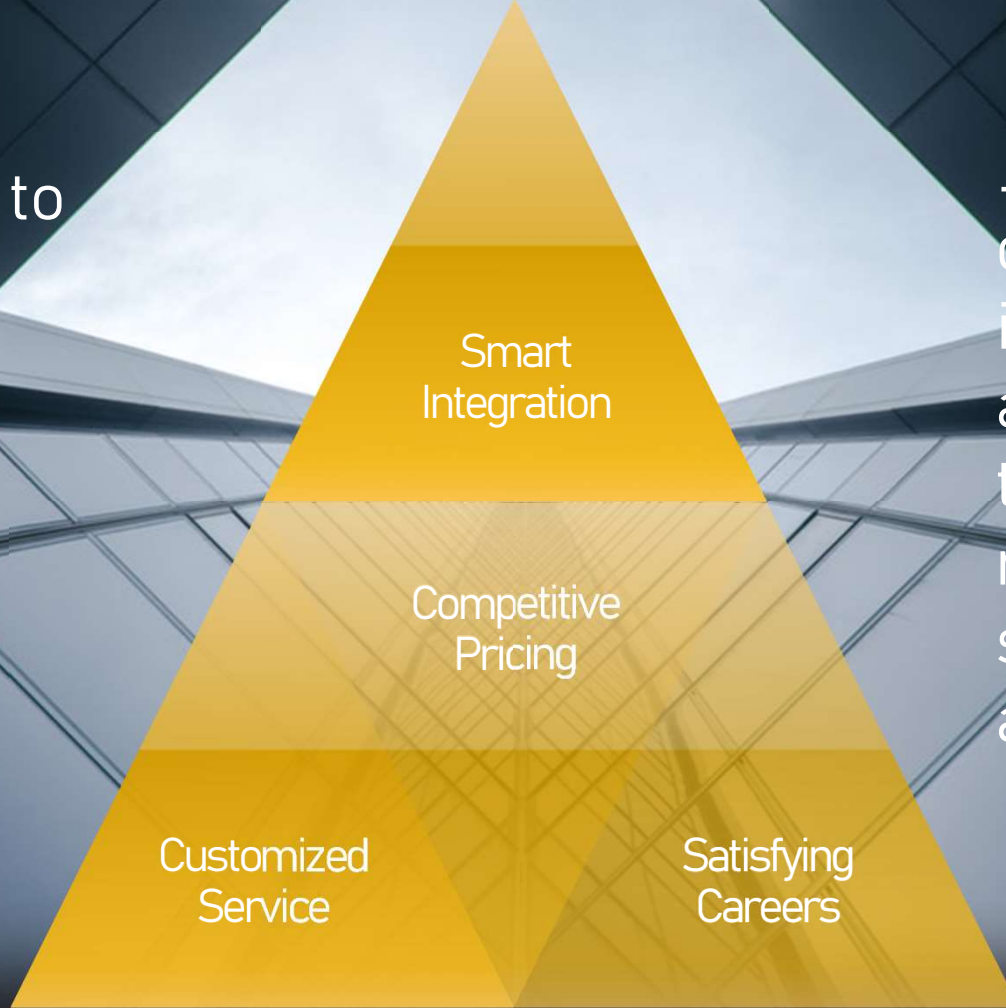

WHAT WE'RE MADE OF

A unique synthesis of 4 service departments makes HOME | C&D literally a one-stop-shop for all construction needs.

VISION

4

Passion drives us to be the **leading provider**...

...of fast, high quality construction, innovative design and forward-thinking management solutions in Egypt and abroad.